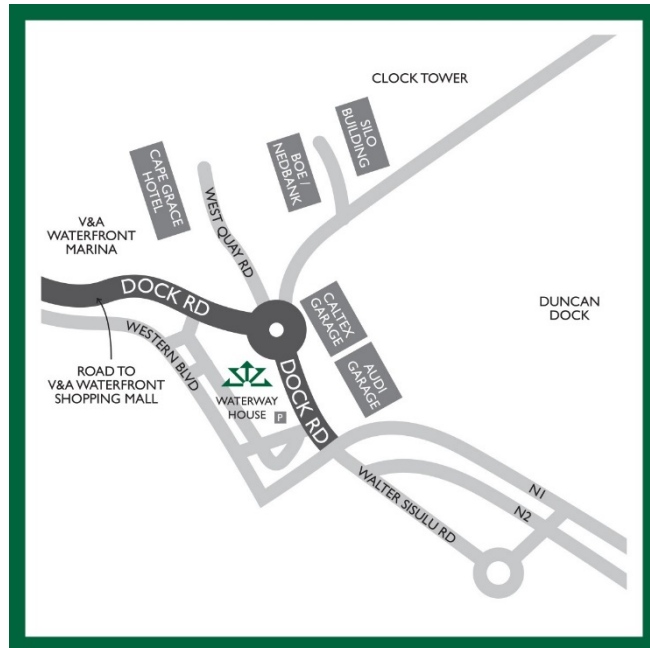

CAPE TOWN OFFICE

First Floor, North Block
Waterway House, 3 Dock Road
Victoria & Alfred Waterfront
Cape Town 8001

t: +27 21 446 2100

e: enquiries@stonehagefleming.com

Nearest Airport:

Cape Town International Airport
(Approx 30-40 minutes)