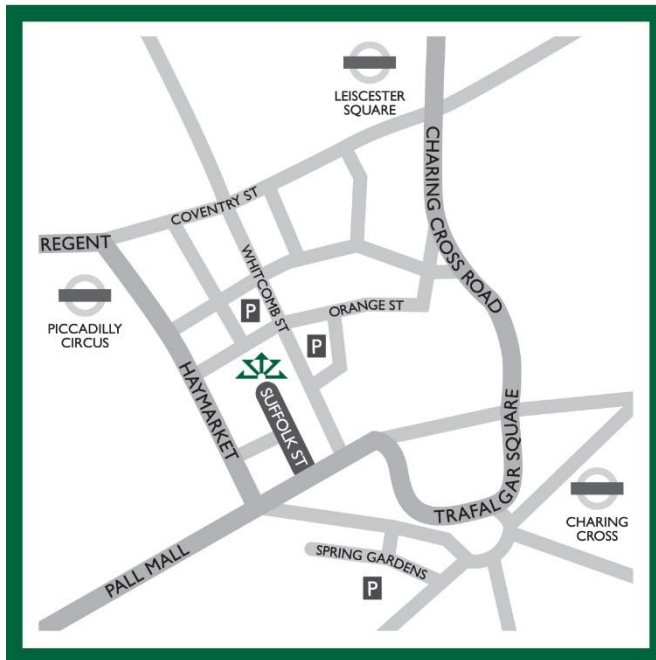

LONDON OFFICE

15 Suffolk Street
London
SW1Y 4HG

t: +44 20 7087 0000

e: enquiries@stonehagefleming.com

Nearest Airport:

London City Airport (approx. 40 minutes by tube)
Gatwick (approx. 1hr 15 minutes by tube/train)
Heathrow Airport (approx. 50 minutes by tube)

Nearest Rail:

London Charing Cross London Waterloo

Nearest Tube:

Charing Cross Embankment
Piccadilly Circus Leicester Square

Taxi:

Addison Lee: +44 207 387 8888

Parking:

Q Park: Spring Gardens SW1A 2TS
Easy Car Parks Management: 30 Orange Street WC2H 7HH
Titan Car Park: 39-41 Whitcomb Street WC2H 7DT